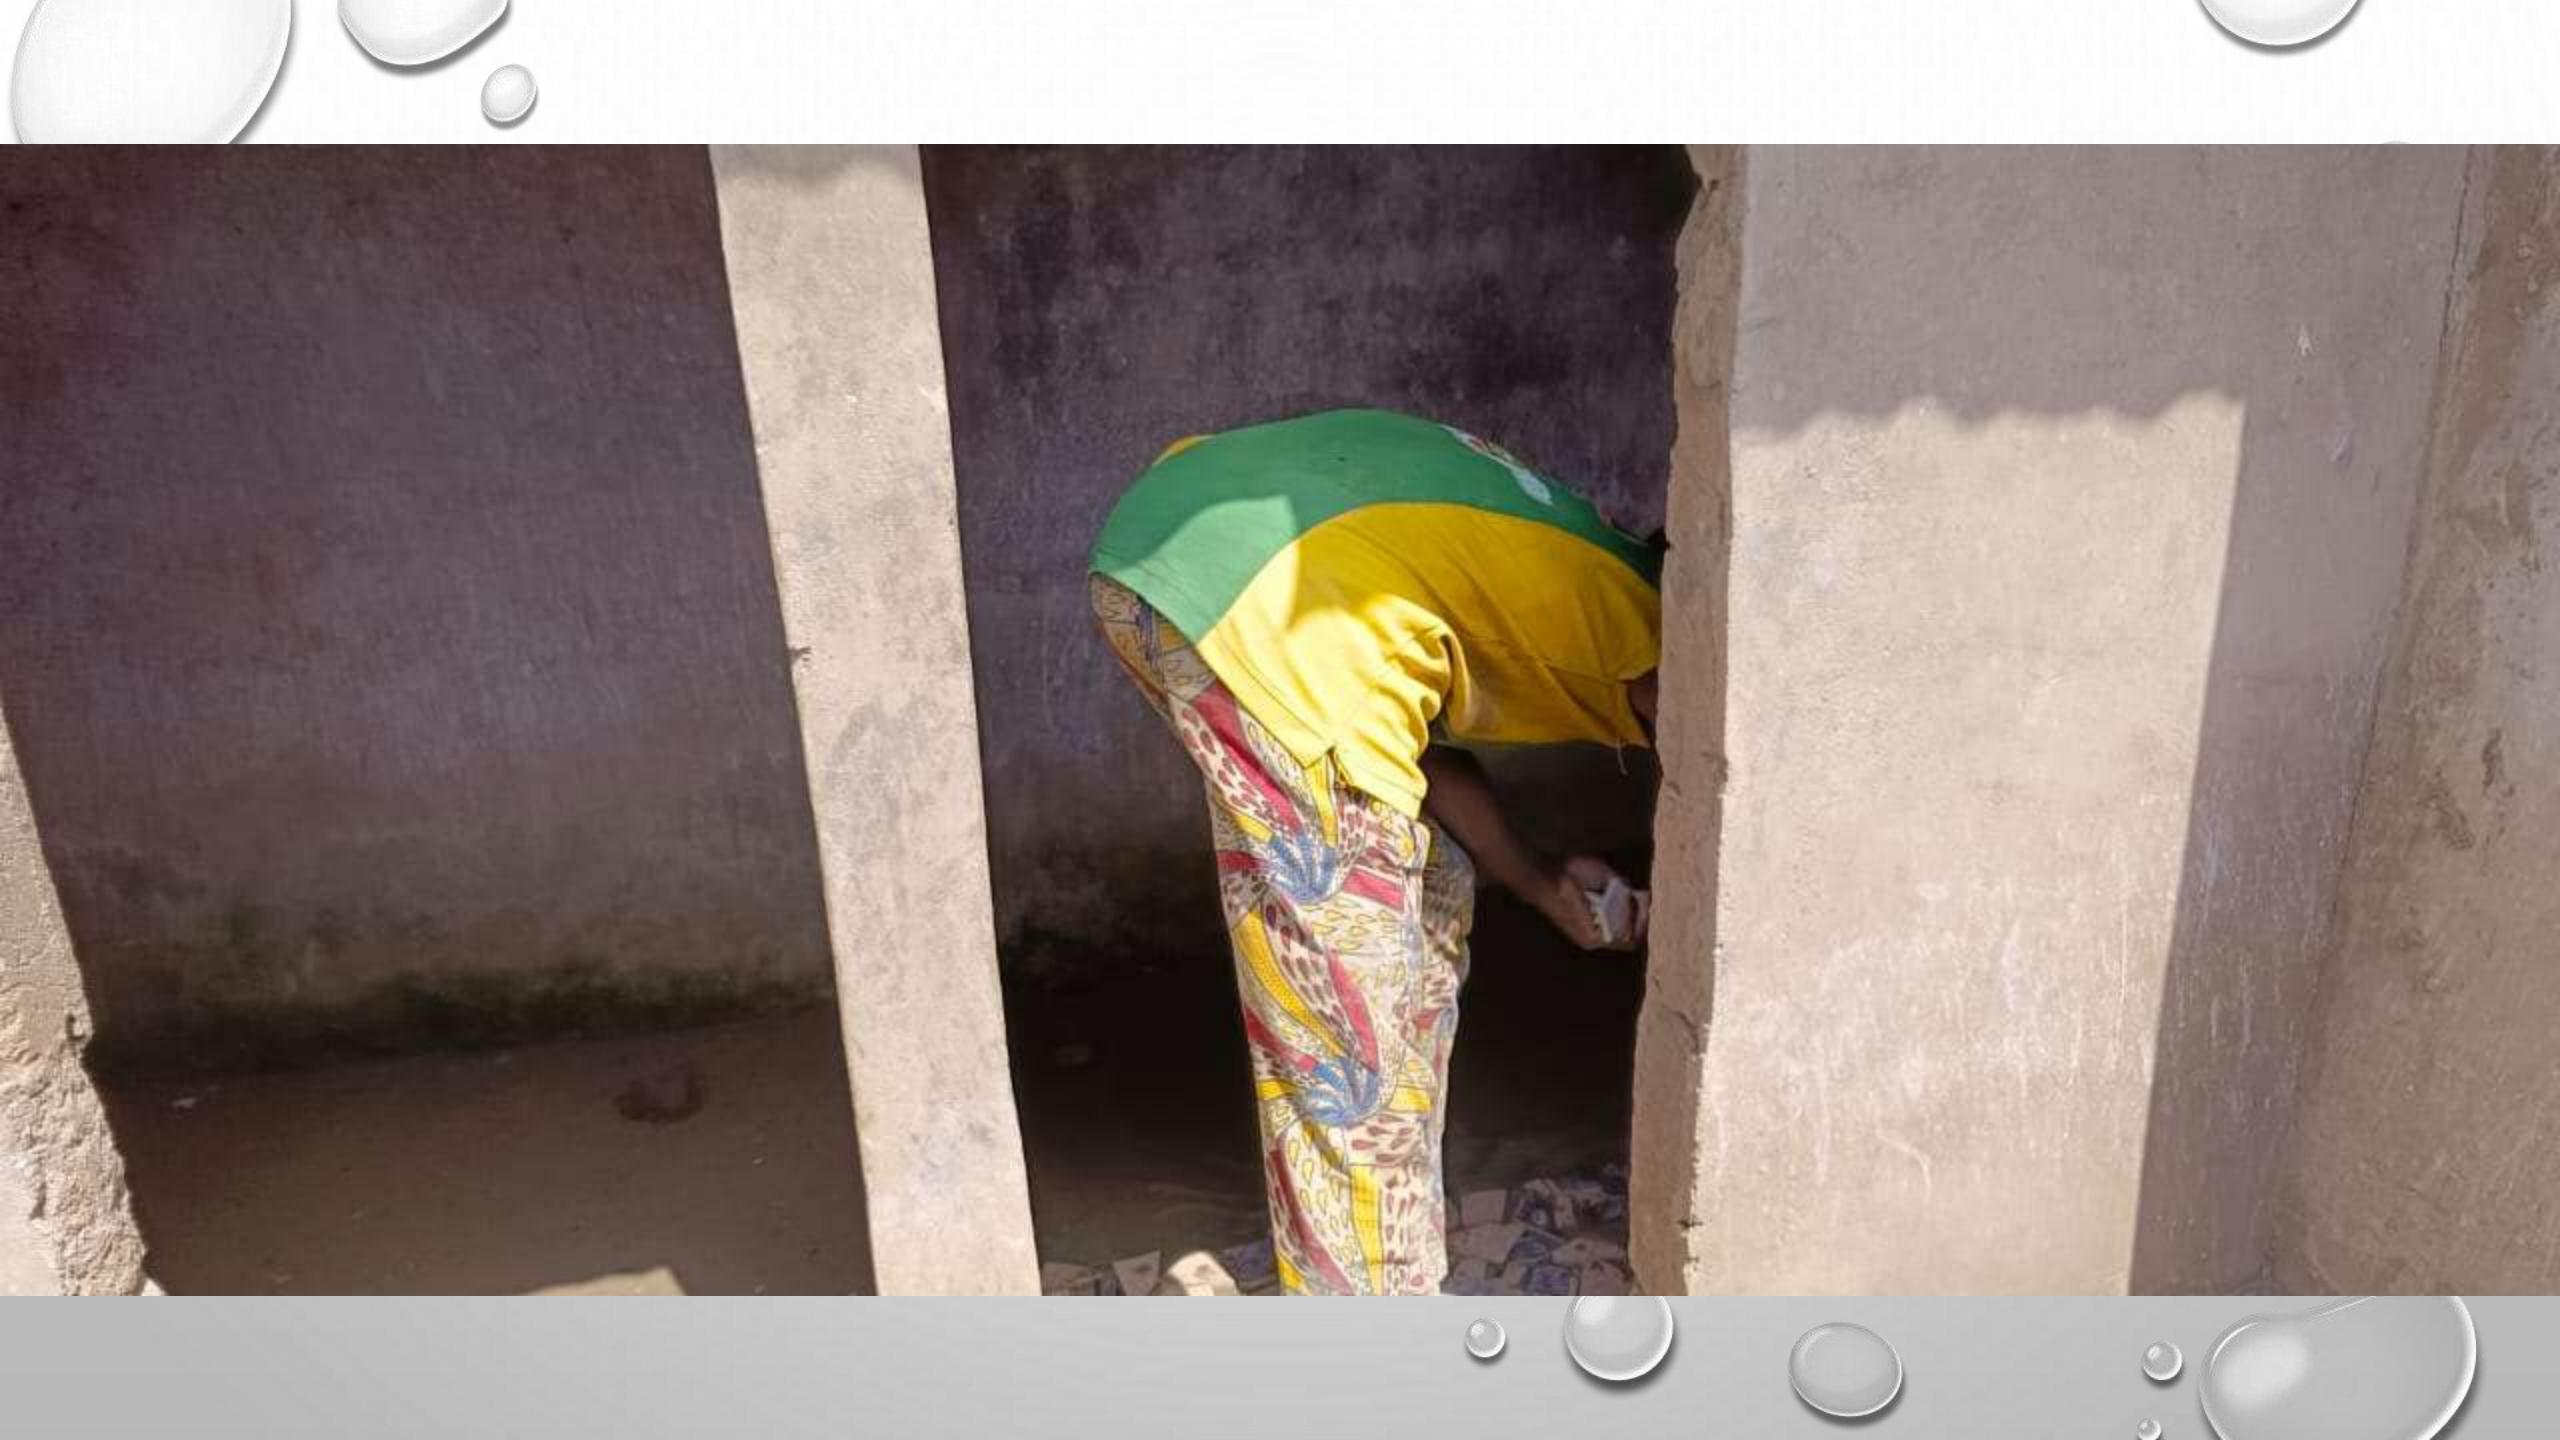

# Tous les responsables

The background of the image is a light gray gradient with several realistic water droplets of various sizes scattered across it. The droplets have highlights and shadows, giving them a three-dimensional appearance. The text is centered in the middle of the image.

**REPARATION DE LA GRANDE  
TERRASSE  
DEVANT L'ORPHELINAT**

The background of the image is a light, neutral gray with a subtle gradient. It is decorated with numerous water droplets of various sizes and shapes, scattered across the frame. The droplets are rendered with soft shadows and highlights, giving them a three-dimensional appearance. The text is centered in the middle of the image.

# **POSE DU CARRELAGE DANS LES TOILETTES ET LES DOUCHES**

The background of the entire page is a light gray gradient with several realistic water droplets of various sizes scattered across it. The droplets have highlights and shadows, giving them a three-dimensional appearance.

**REPARATION DE LA TOITURE  
D'UNE PIECE (CELIER)**

The background of the image is a light, neutral gray with a subtle gradient. It is decorated with numerous water droplets of various sizes and shapes, scattered across the frame. The droplets have a realistic, glossy appearance with highlights and shadows, giving them a three-dimensional look. The text is centered in the middle of the image.