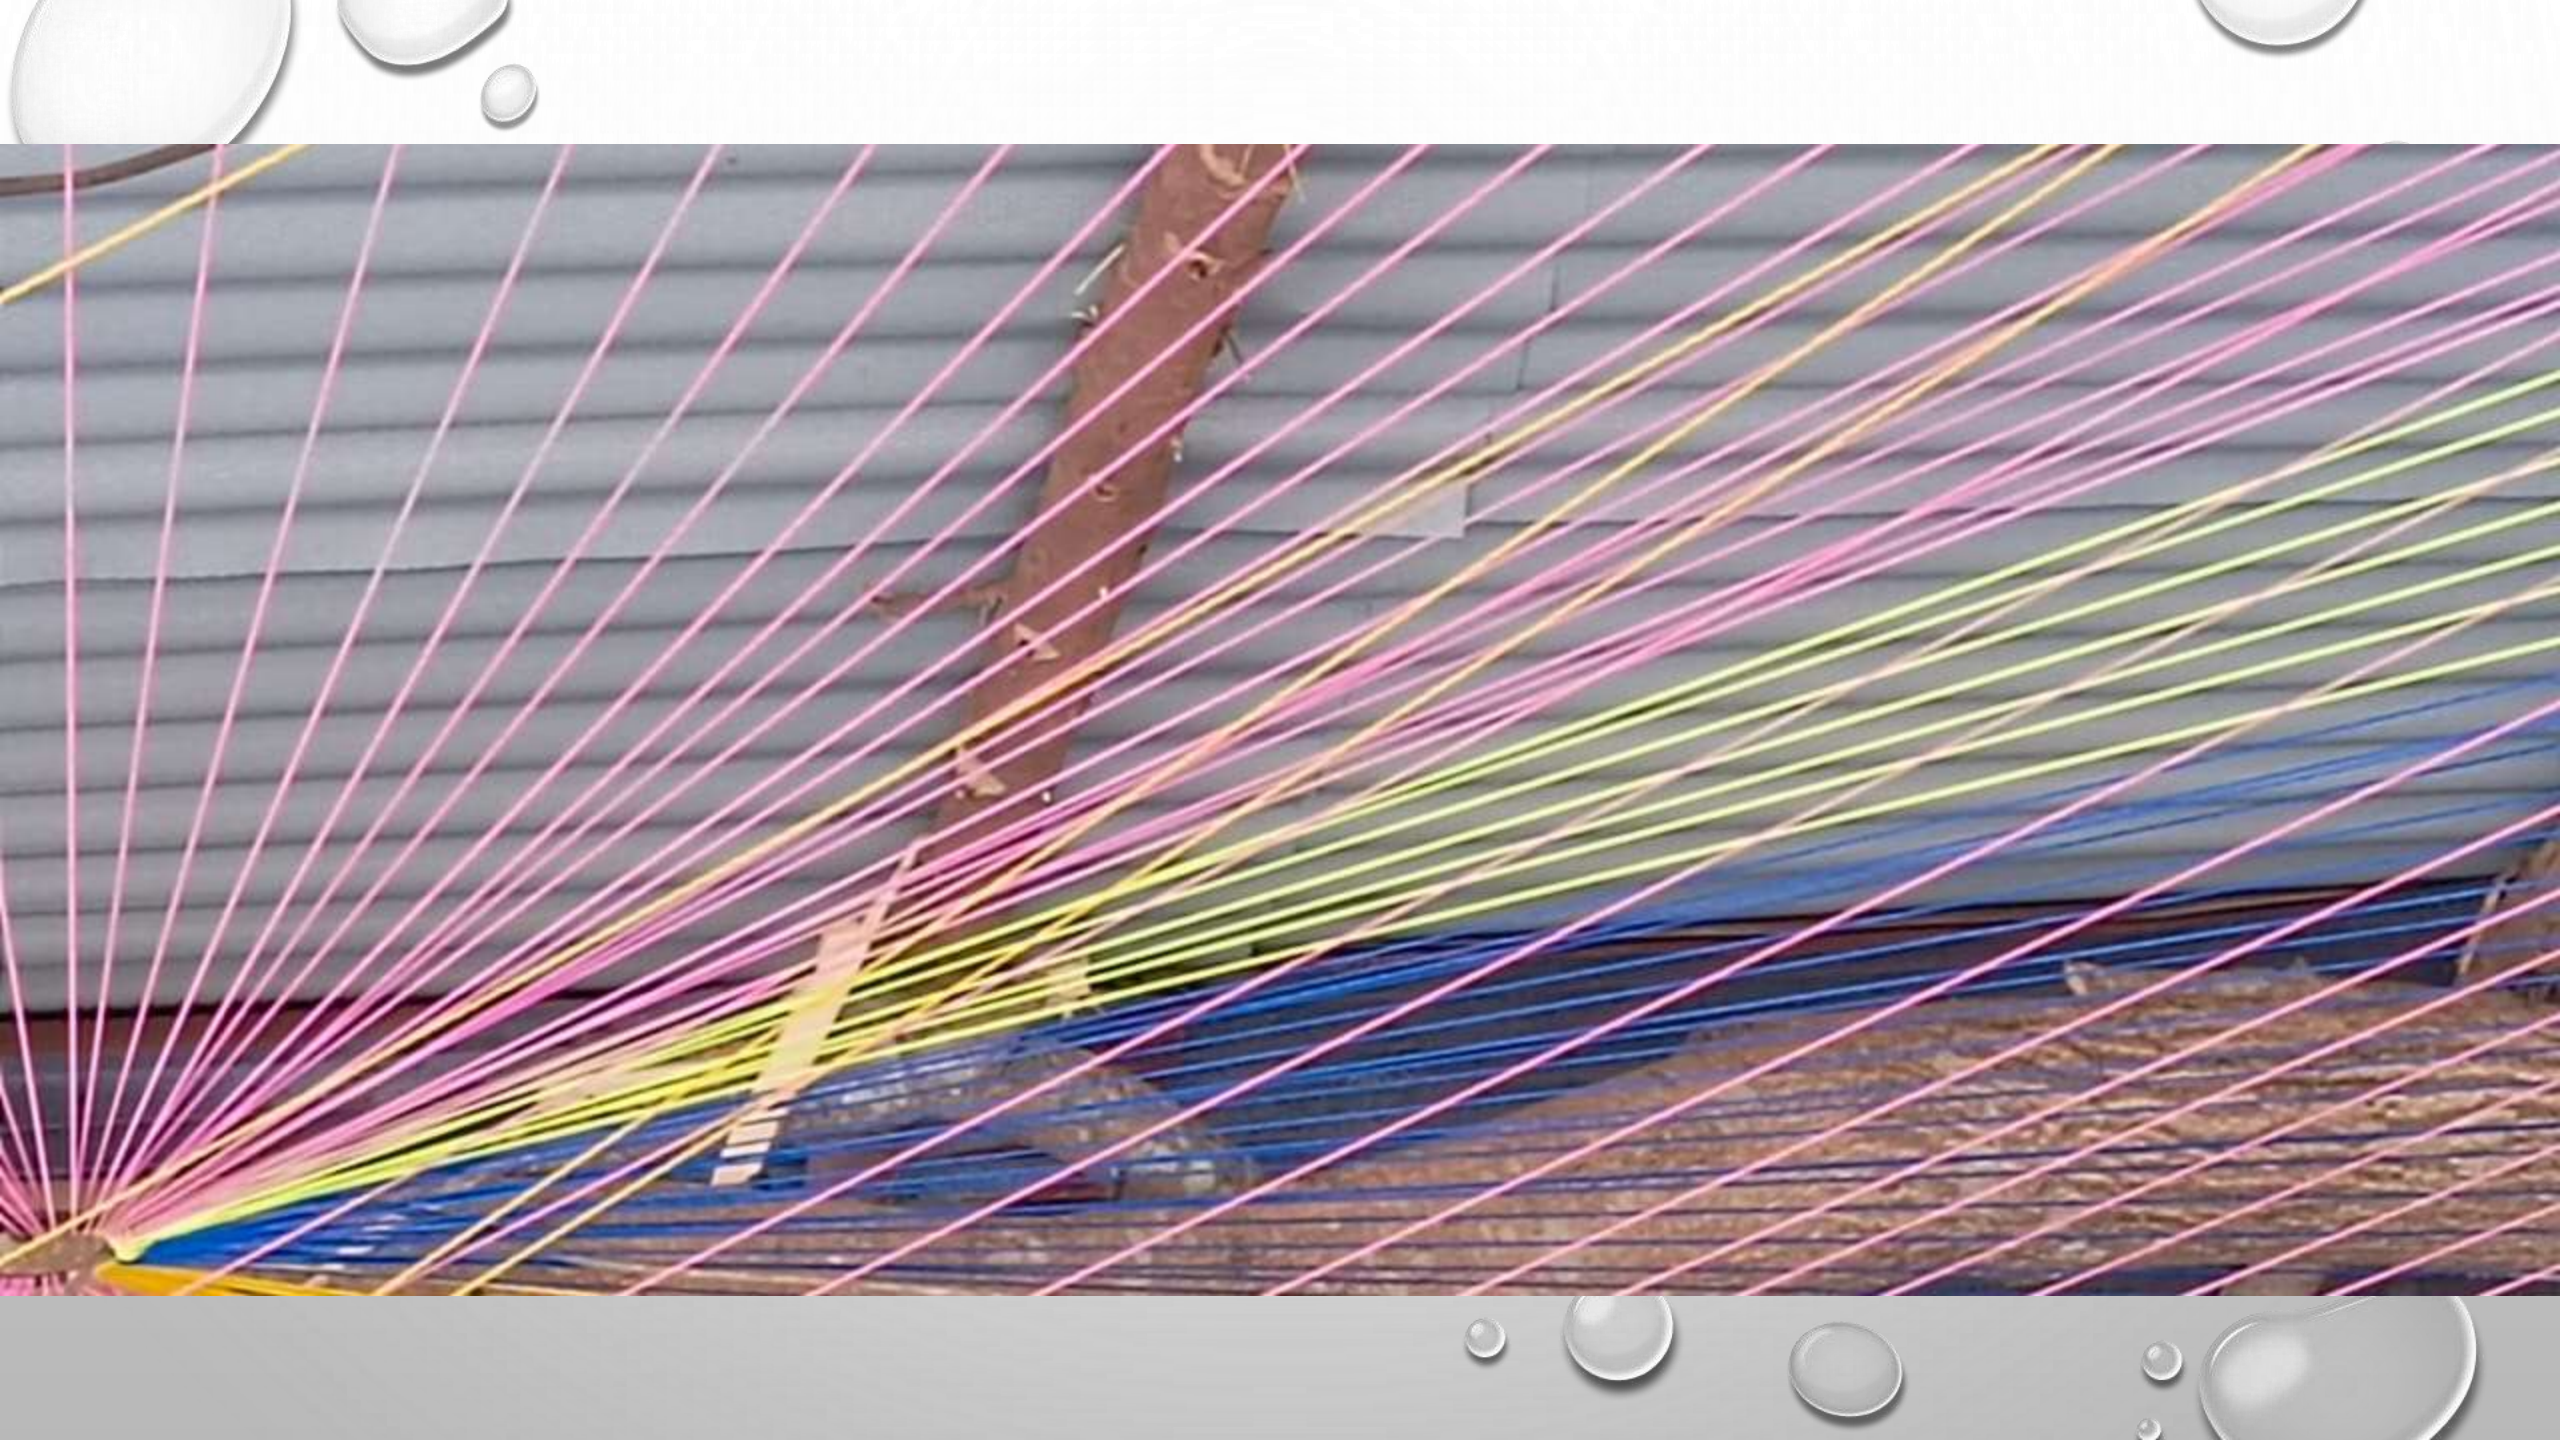

**REPARATION DE LA GRANDE  
TERRASSE  
DEVANT L'ORPHELINAT**

The background of the image is a light, neutral gray with a subtle gradient. It is decorated with numerous water droplets of various sizes and shapes, scattered across the frame. The droplets are rendered with soft shadows and highlights, giving them a three-dimensional appearance. The text is centered in the middle of the image.

**MISE EN PLACE D'UN JOLI  
PLAFOND SOUS LA GRANDE  
TERRASSE**

The background of the image is a light gray gradient with several realistic water droplets of various sizes scattered across it. The droplets have highlights and shadows, giving them a three-dimensional appearance. The text is centered in the middle of the image.

# **POSE DU CARRELAGE DANS LES TOILETTES ET LES DOUCHES**

The background of the entire page is a light gray gradient with several realistic water droplets of various sizes scattered across it. The droplets have highlights and shadows, giving them a three-dimensional appearance.

**REPARATION DE LA TOITURE  
D'UNE PIECE (CELIER)**

The background of the image is a light, neutral gray with a subtle gradient. It is decorated with numerous water droplets of various sizes and shapes, scattered across the frame. The droplets have a realistic, glossy appearance with highlights and shadows, giving them a three-dimensional look. The text is centered in the middle of the image.