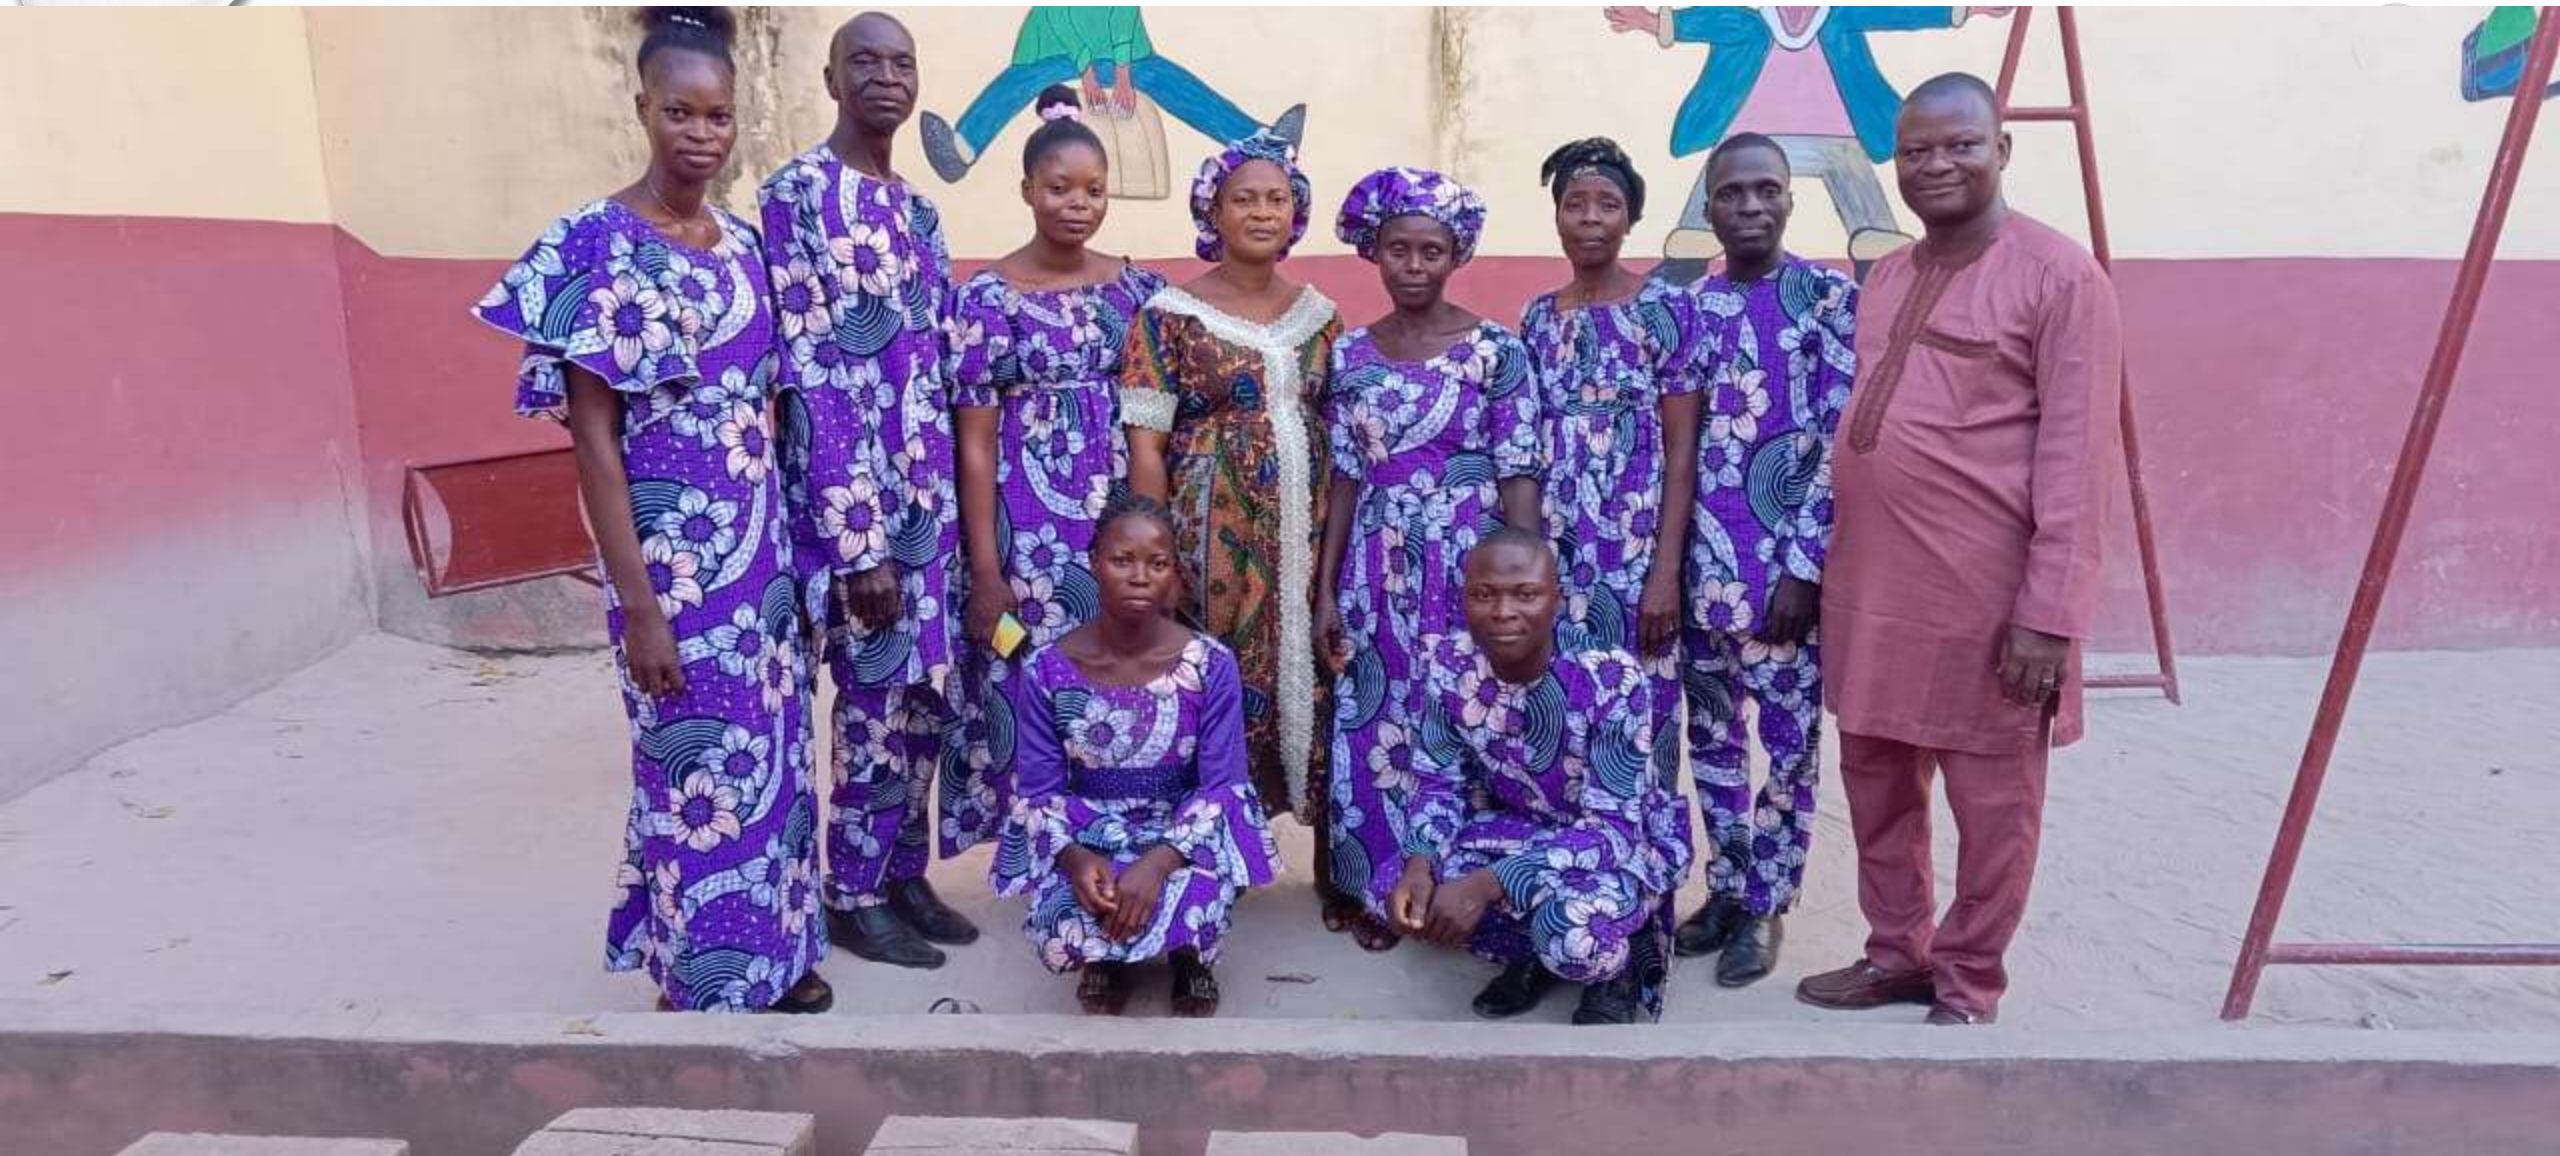

The background of the slide is a light gray gradient with several realistic water droplets of various sizes scattered across it. The droplets have highlights and shadows, giving them a three-dimensional appearance. The main text is centered in a bold, blue, sans-serif font.

# Tous les responsables

The background of the image is a light gray gradient with several realistic water droplets of various sizes scattered across it. The droplets have highlights and shadows, giving them a three-dimensional appearance. The text is centered in the middle of the image.

**REPARATION DE LA GRANDE  
TERRASSE  
DEVANT L'ORPHELINAT**

The background of the image is a light, neutral gray with a subtle gradient. It is decorated with numerous water droplets of various sizes and shapes, scattered across the frame. The droplets are rendered with soft shadows and highlights, giving them a three-dimensional appearance. The text is centered in the middle of the image.

**REPARATION DE LA TOITURE  
D'UNE PIECE (CELIER)**

The background of the image is a light, neutral gray with a subtle gradient. It is decorated with numerous water droplets of various sizes and shapes, scattered across the frame. The droplets have a realistic, glossy appearance with highlights and shadows, giving them a three-dimensional look. The text is centered in the middle of the image.