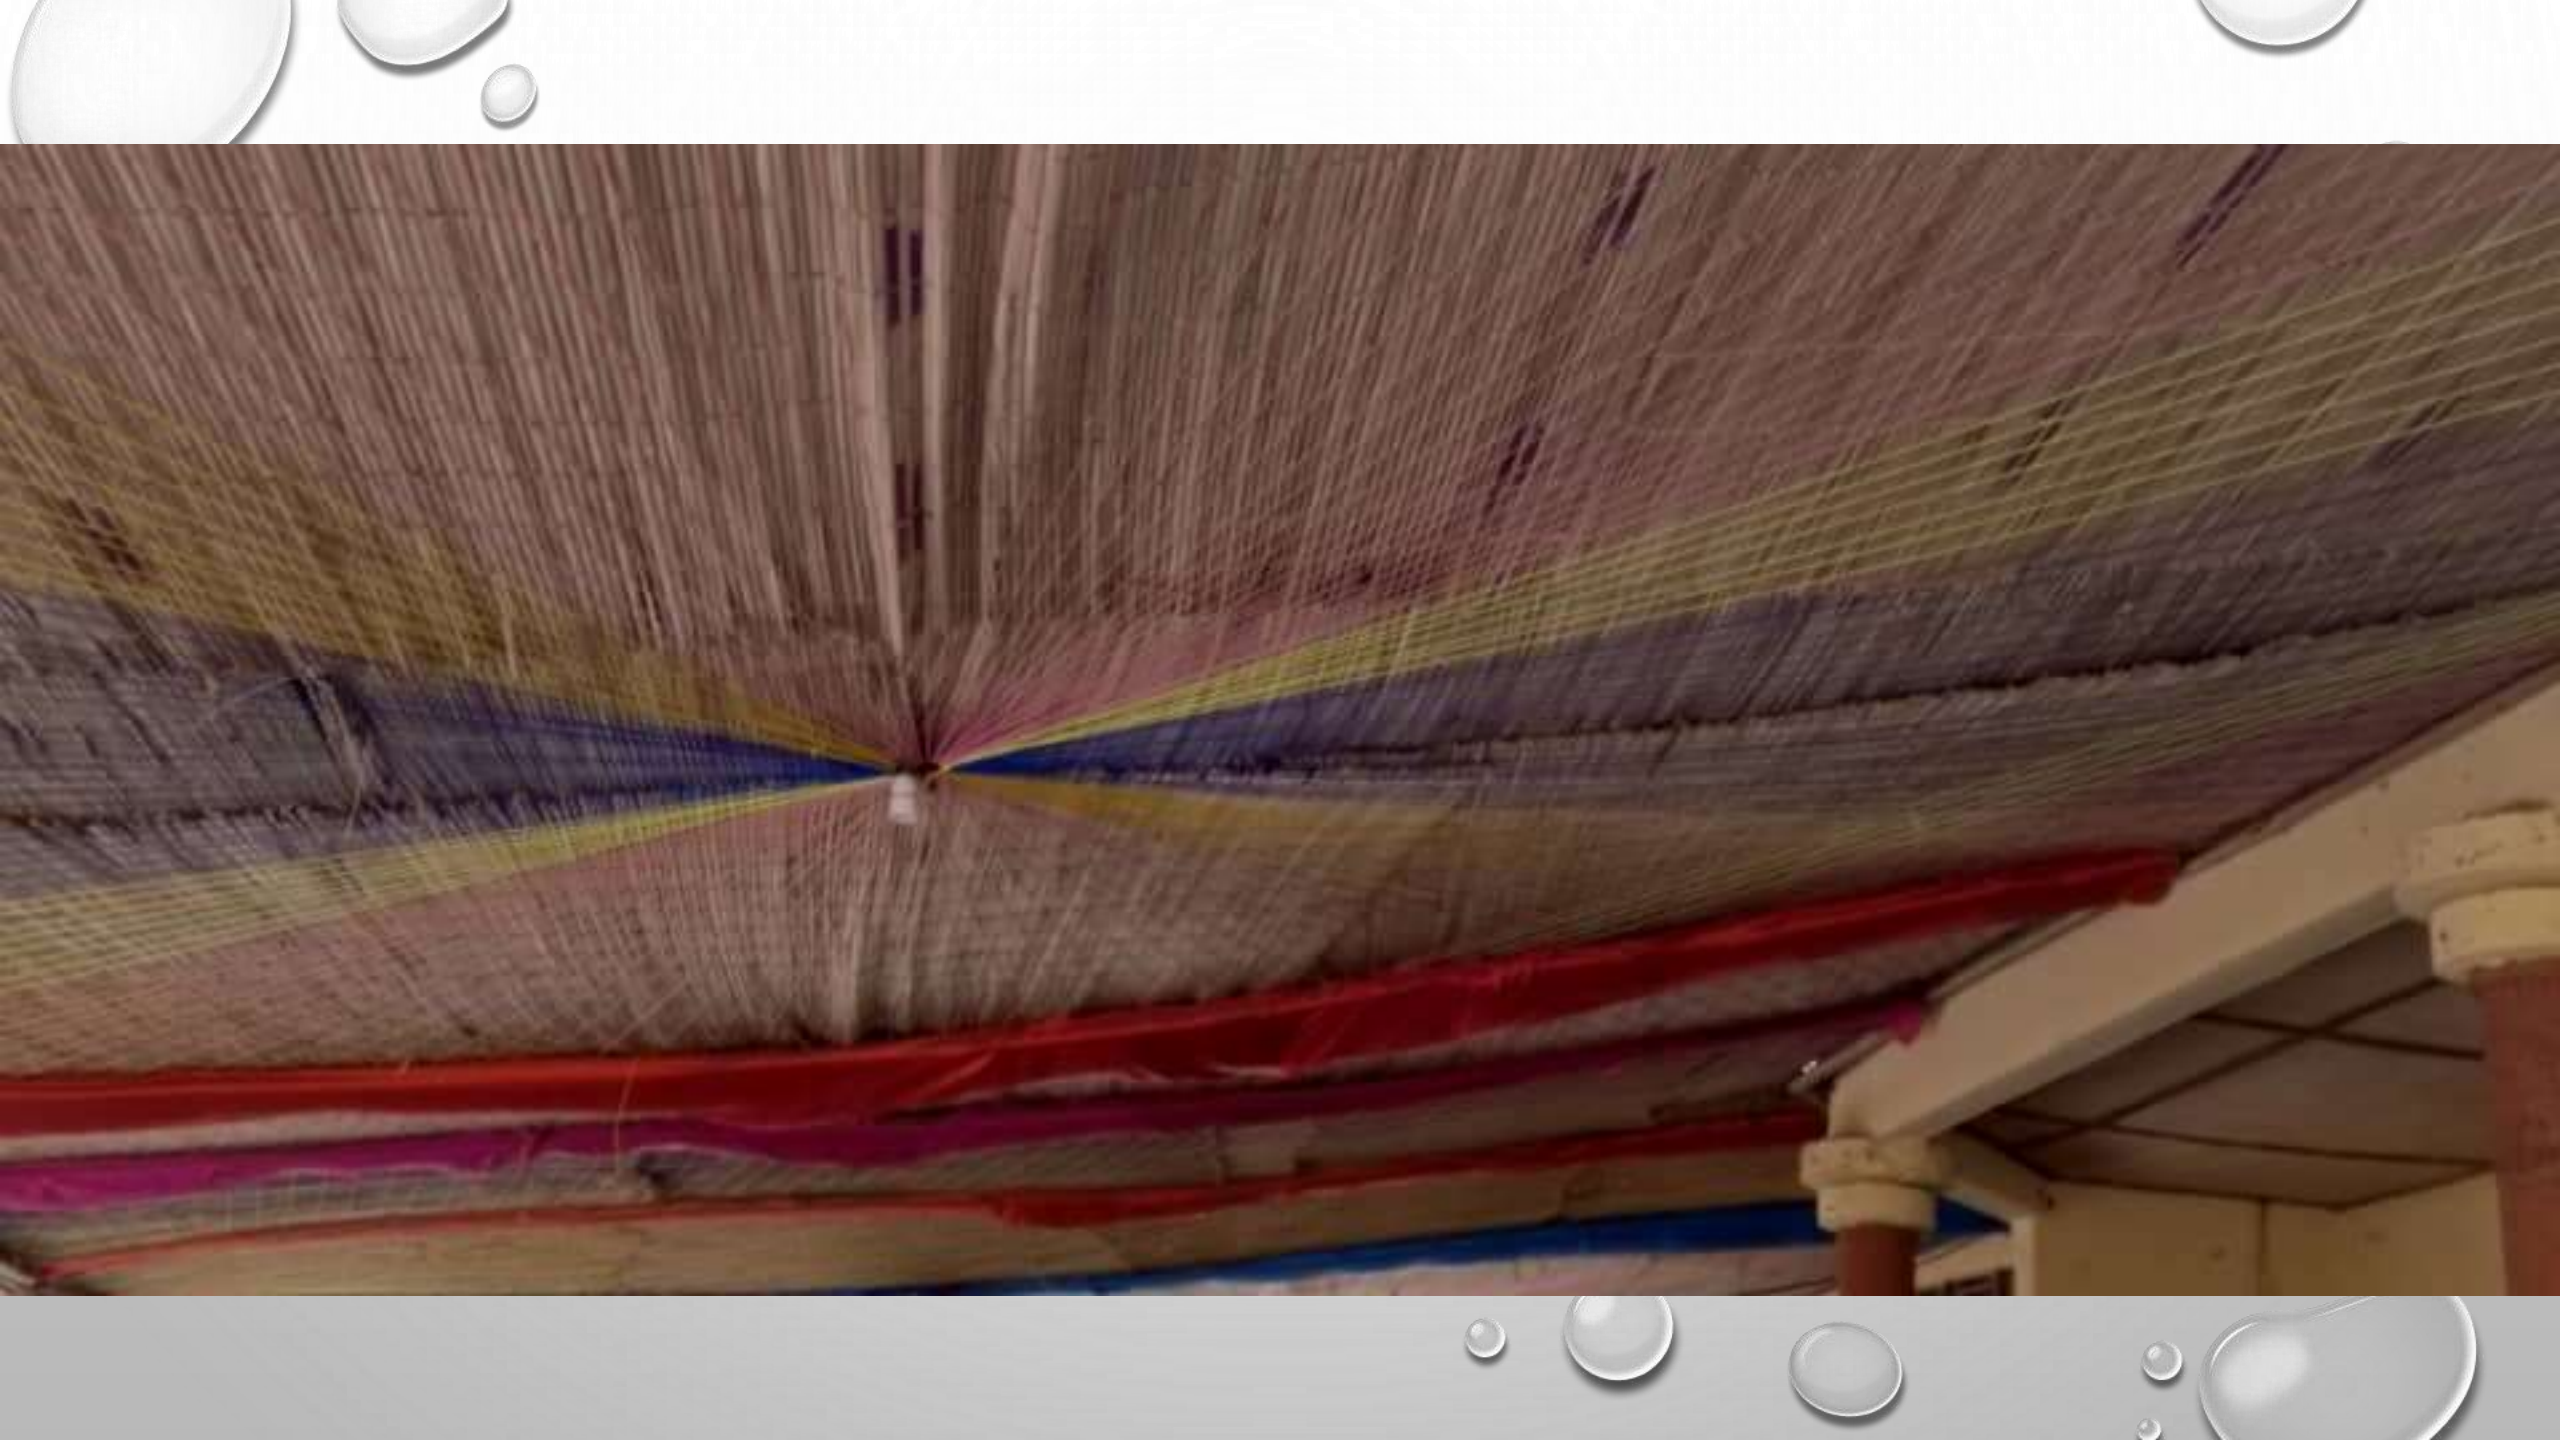

**REPARATION DE LA GRANDE  
TERRASSE  
DEVANT L'ORPHELINAT**

The background of the image is a light, neutral gray with a subtle gradient. It is decorated with numerous water droplets of various sizes and shapes, scattered across the frame. The droplets are rendered with soft shadows and highlights, giving them a three-dimensional appearance. The text is centered in the middle of the image.

**MISE EN PLACE D'UN JOLI  
PLAFOND SOUS LA GRANDE  
TERRASSE**

The background of the image is a light gray gradient with several realistic water droplets of various sizes scattered across it. The droplets have highlights and shadows, giving them a three-dimensional appearance. The text is centered in the middle of the image.

# **POSE DU CARRELAGE DANS LES TOILETTES ET LES DOUCHES**

The background of the entire page is a light gray gradient with several realistic water droplets of various sizes scattered across it. The droplets have highlights and shadows, giving them a three-dimensional appearance.

**REPARATION DE LA TOITURE  
D'UNE PIECE (CELIER)**

The background of the image is a light, neutral gray with a subtle gradient. It is decorated with numerous water droplets of various sizes and shapes, scattered across the frame. The droplets have a realistic, glossy appearance with highlights and shadows, giving them a three-dimensional look. The text is centered in the middle of the image.