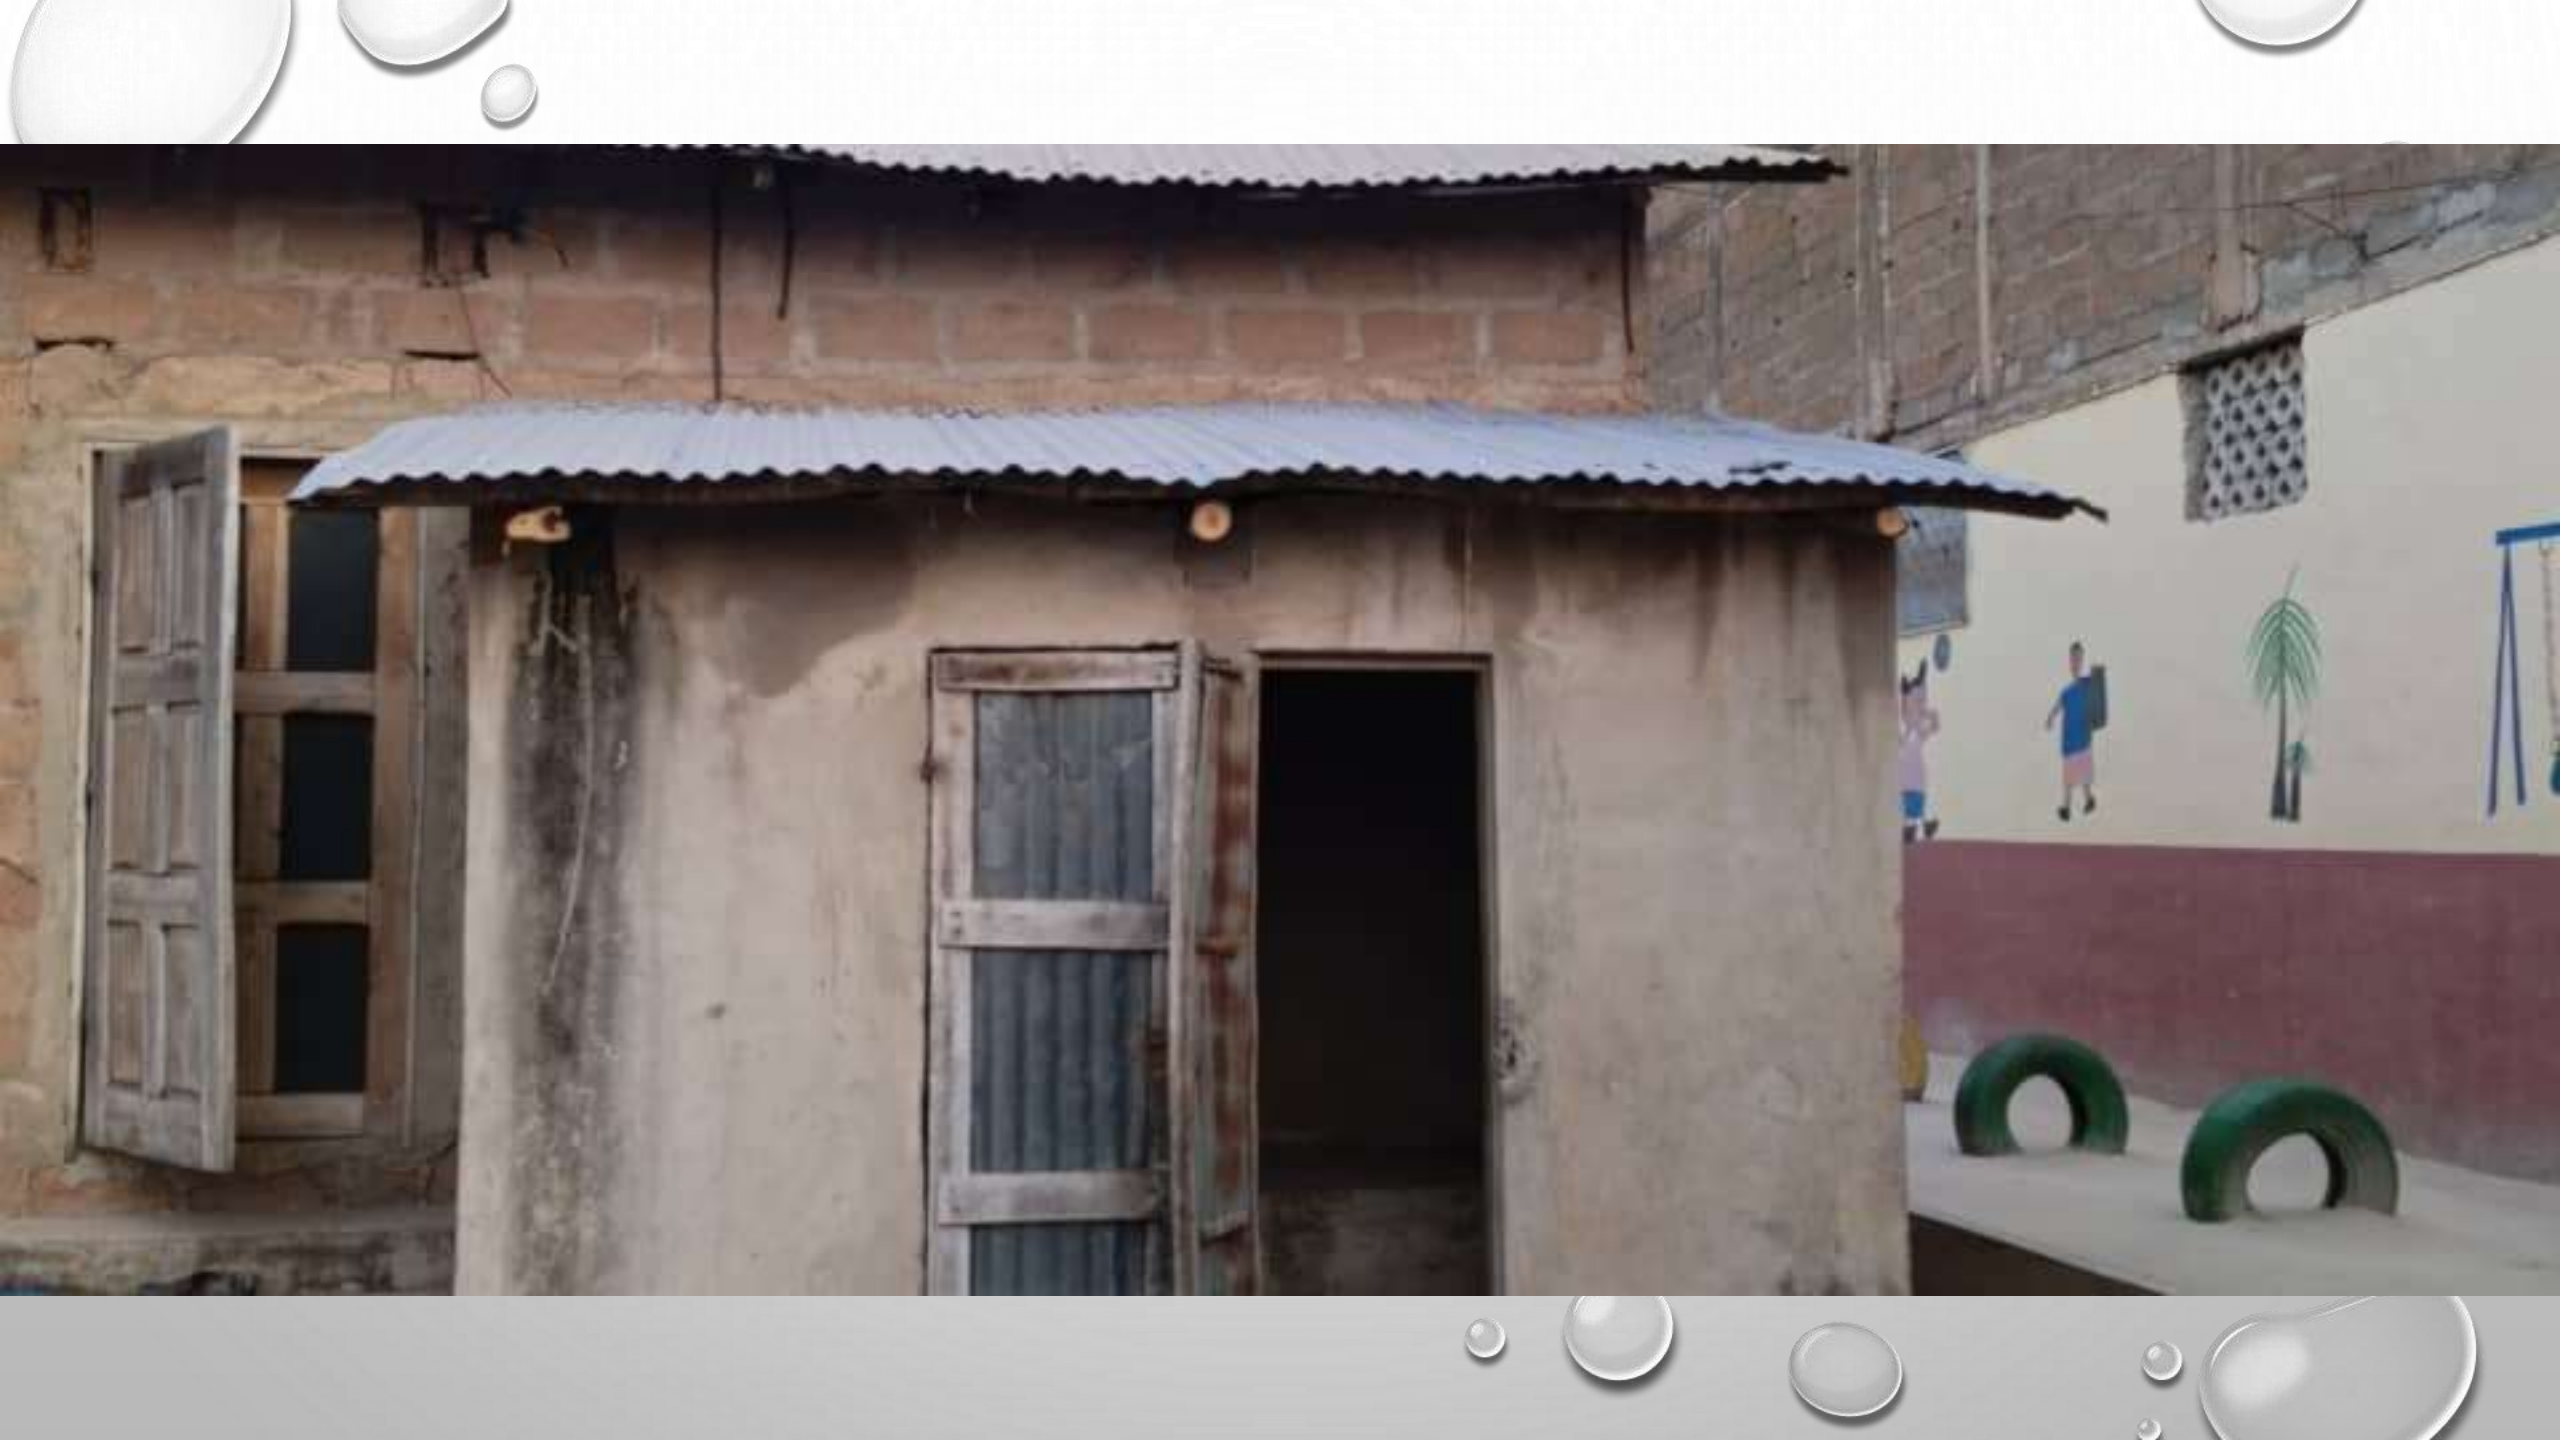

The background of the slide is a light gray gradient with several realistic water droplets of various sizes scattered across it. The droplets have highlights and shadows, giving them a three-dimensional appearance. The main text is centered in a bold, blue, sans-serif font.

# Tous les responsables

The background of the image is a light gray gradient with several realistic water droplets of various sizes scattered across it. The droplets have highlights and shadows, giving them a three-dimensional appearance. The text is centered in the middle of the image.

**REPARATION DE LA GRANDE  
TERRASSE  
DEVANT L'ORPHELINAT**

The background of the image is a light, neutral gray with a subtle gradient. It is decorated with numerous water droplets of various sizes and shapes, scattered across the frame. The droplets are rendered with soft shadows and highlights, giving them a three-dimensional appearance. The text is centered in the middle of the image.

**REPARATION DE LA TOITURE  
D'UNE PIECE (CELIER)**

The background of the image is a light, neutral gray with a subtle gradient. It is decorated with numerous water droplets of various sizes and shapes, scattered across the frame. The droplets have a realistic, glossy appearance with highlights and shadows, giving them a three-dimensional look. The text is centered in the middle of the image.