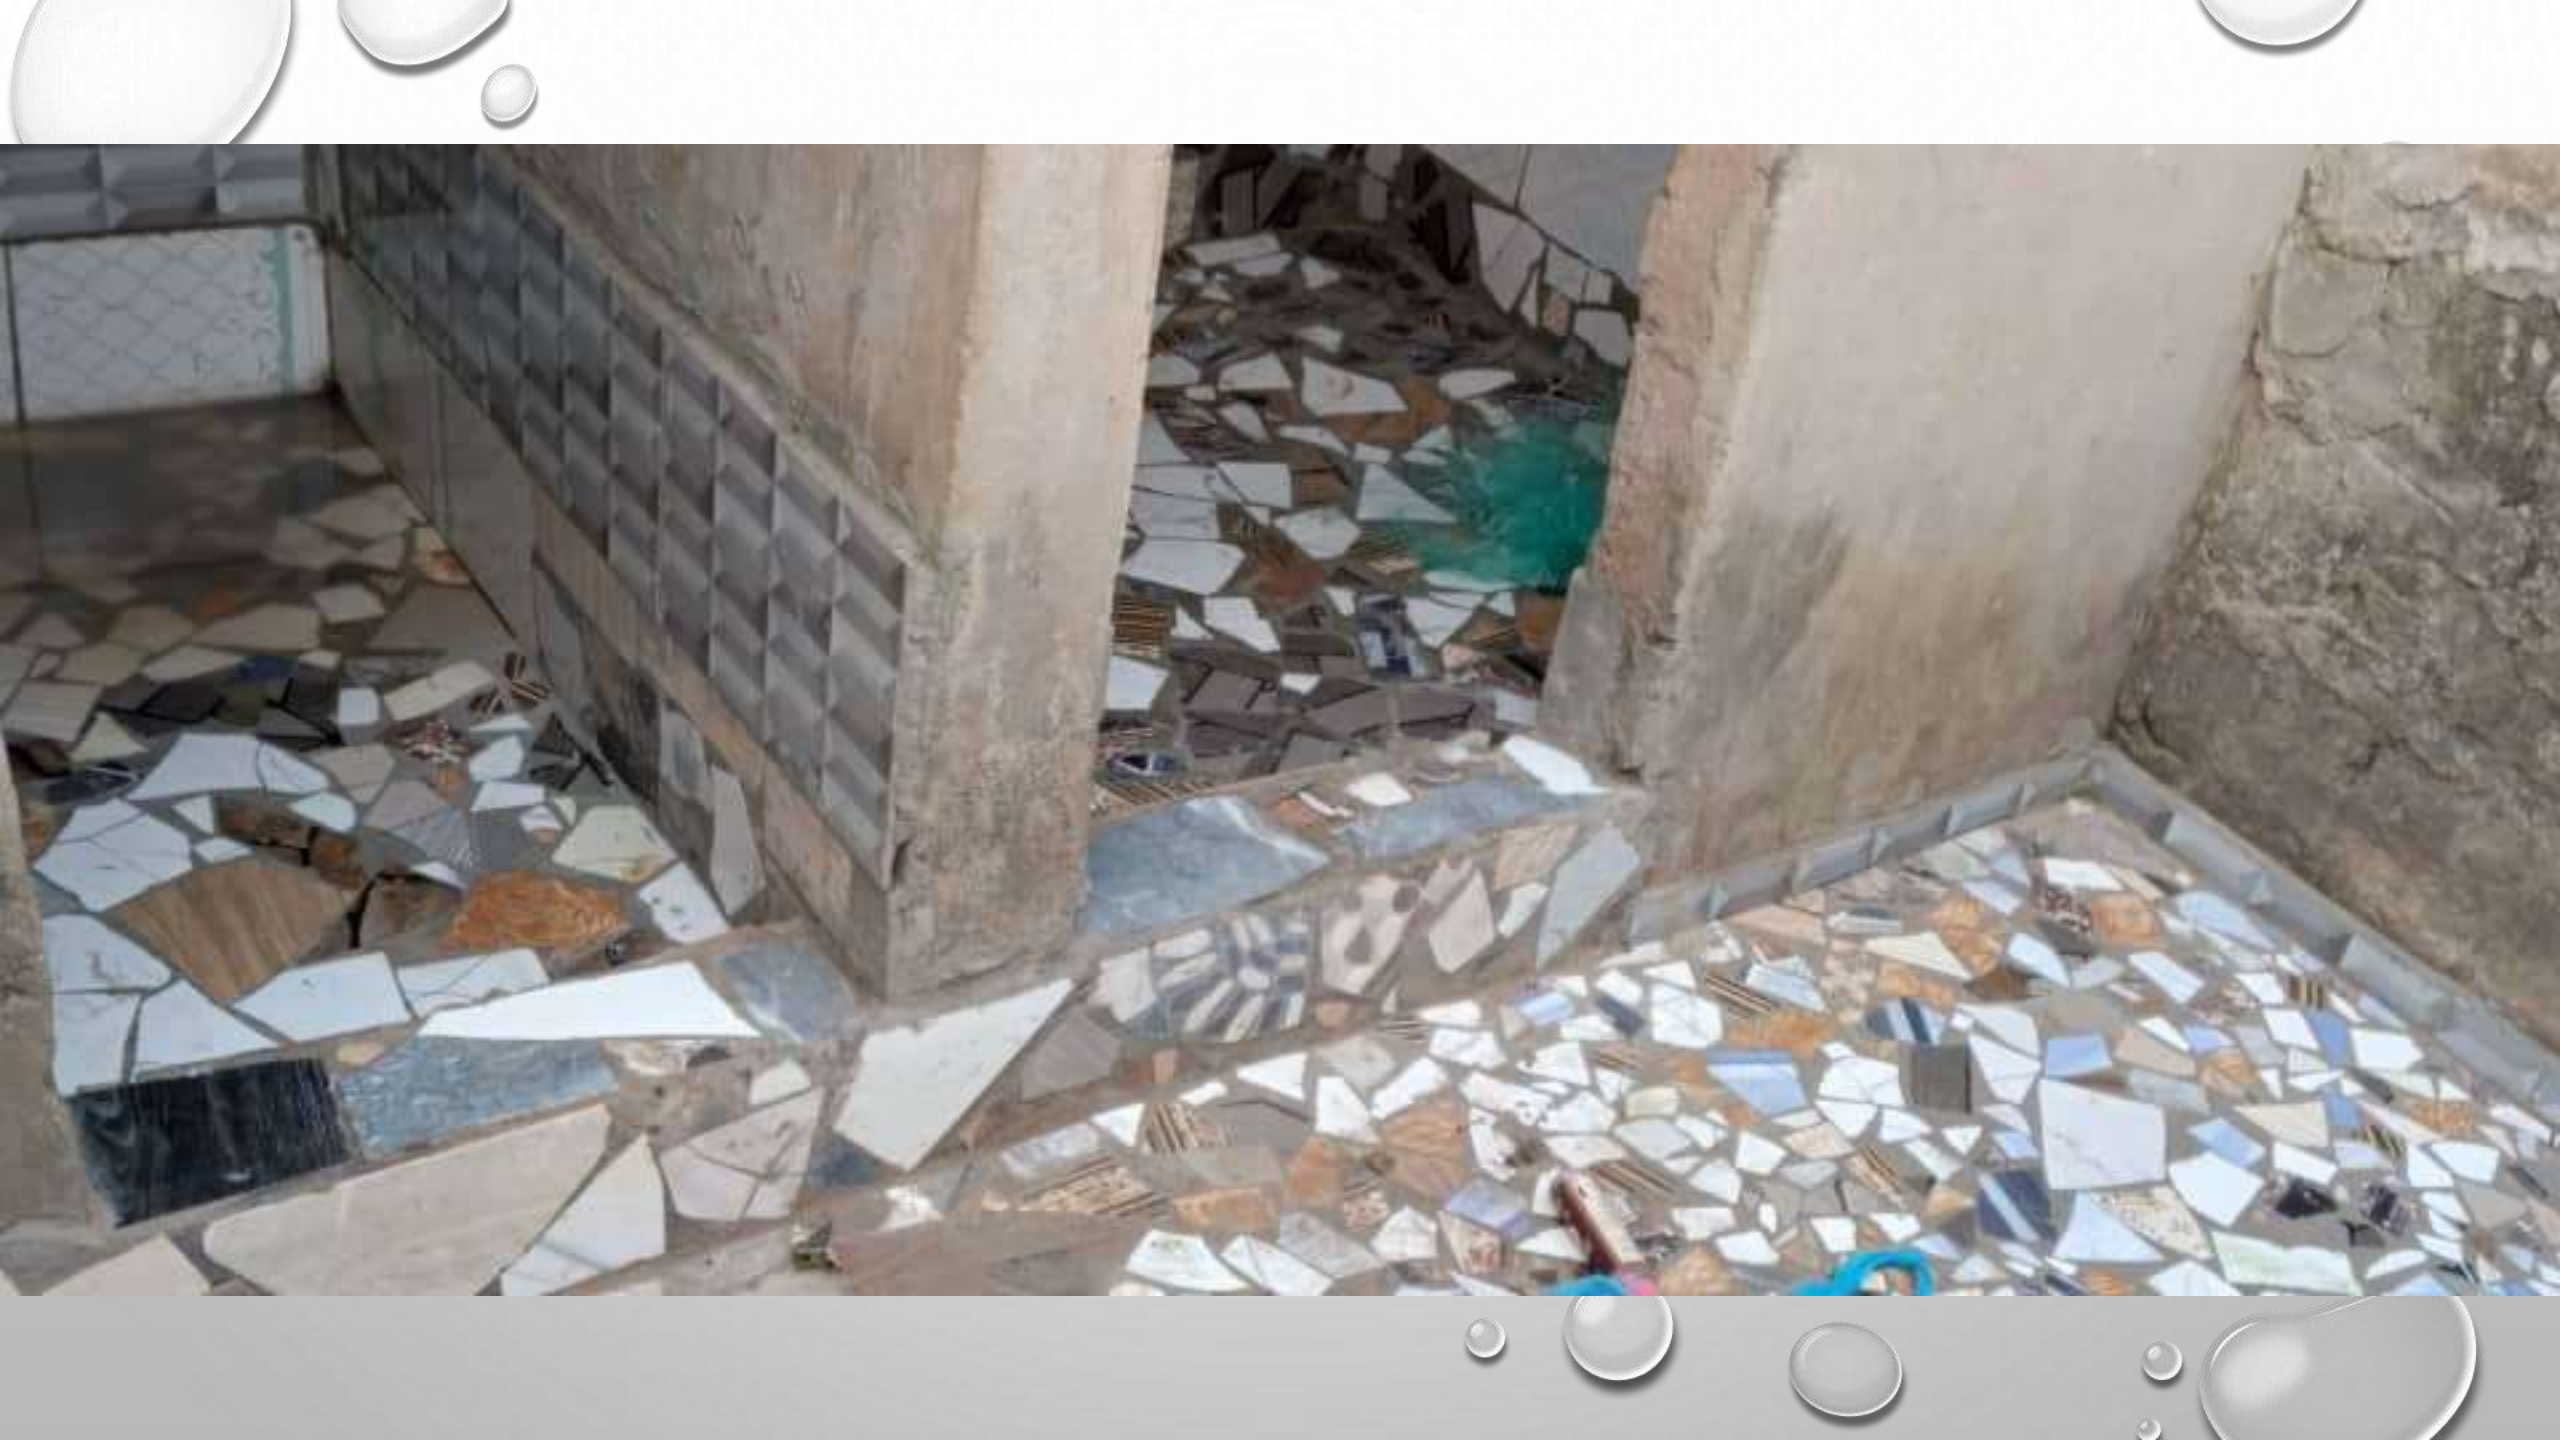

# Tous les responsables

The background of the image is a light gray gradient with several realistic water droplets of various sizes scattered across it. The droplets have highlights and shadows, giving them a three-dimensional appearance. The text is centered in the middle of the image.

**REPARATION DE LA GRANDE  
TERRASSE  
DEVANT L'ORPHELINAT**

The background of the image is a light, neutral gray with a subtle gradient. It is decorated with numerous water droplets of various sizes and shapes, scattered across the frame. The droplets are rendered with soft shadows and highlights, giving them a three-dimensional appearance. The text is centered in the middle of the image.

# **POSE DU CARRELAGE DANS LES TOILETTES ET LES DOUCHES**

The background of the entire page is a light gray gradient with several realistic water droplets of various sizes scattered across it. The droplets have highlights and shadows, giving them a three-dimensional appearance.

**REPARATION DE LA TOITURE  
D'UNE PIECE (CELIER)**

The background of the image is a light, neutral gray with a subtle gradient. It is decorated with numerous water droplets of various sizes and shapes, scattered across the frame. The droplets have a realistic, glossy appearance with highlights and shadows, giving them a three-dimensional look. The text is centered in the middle of the image.