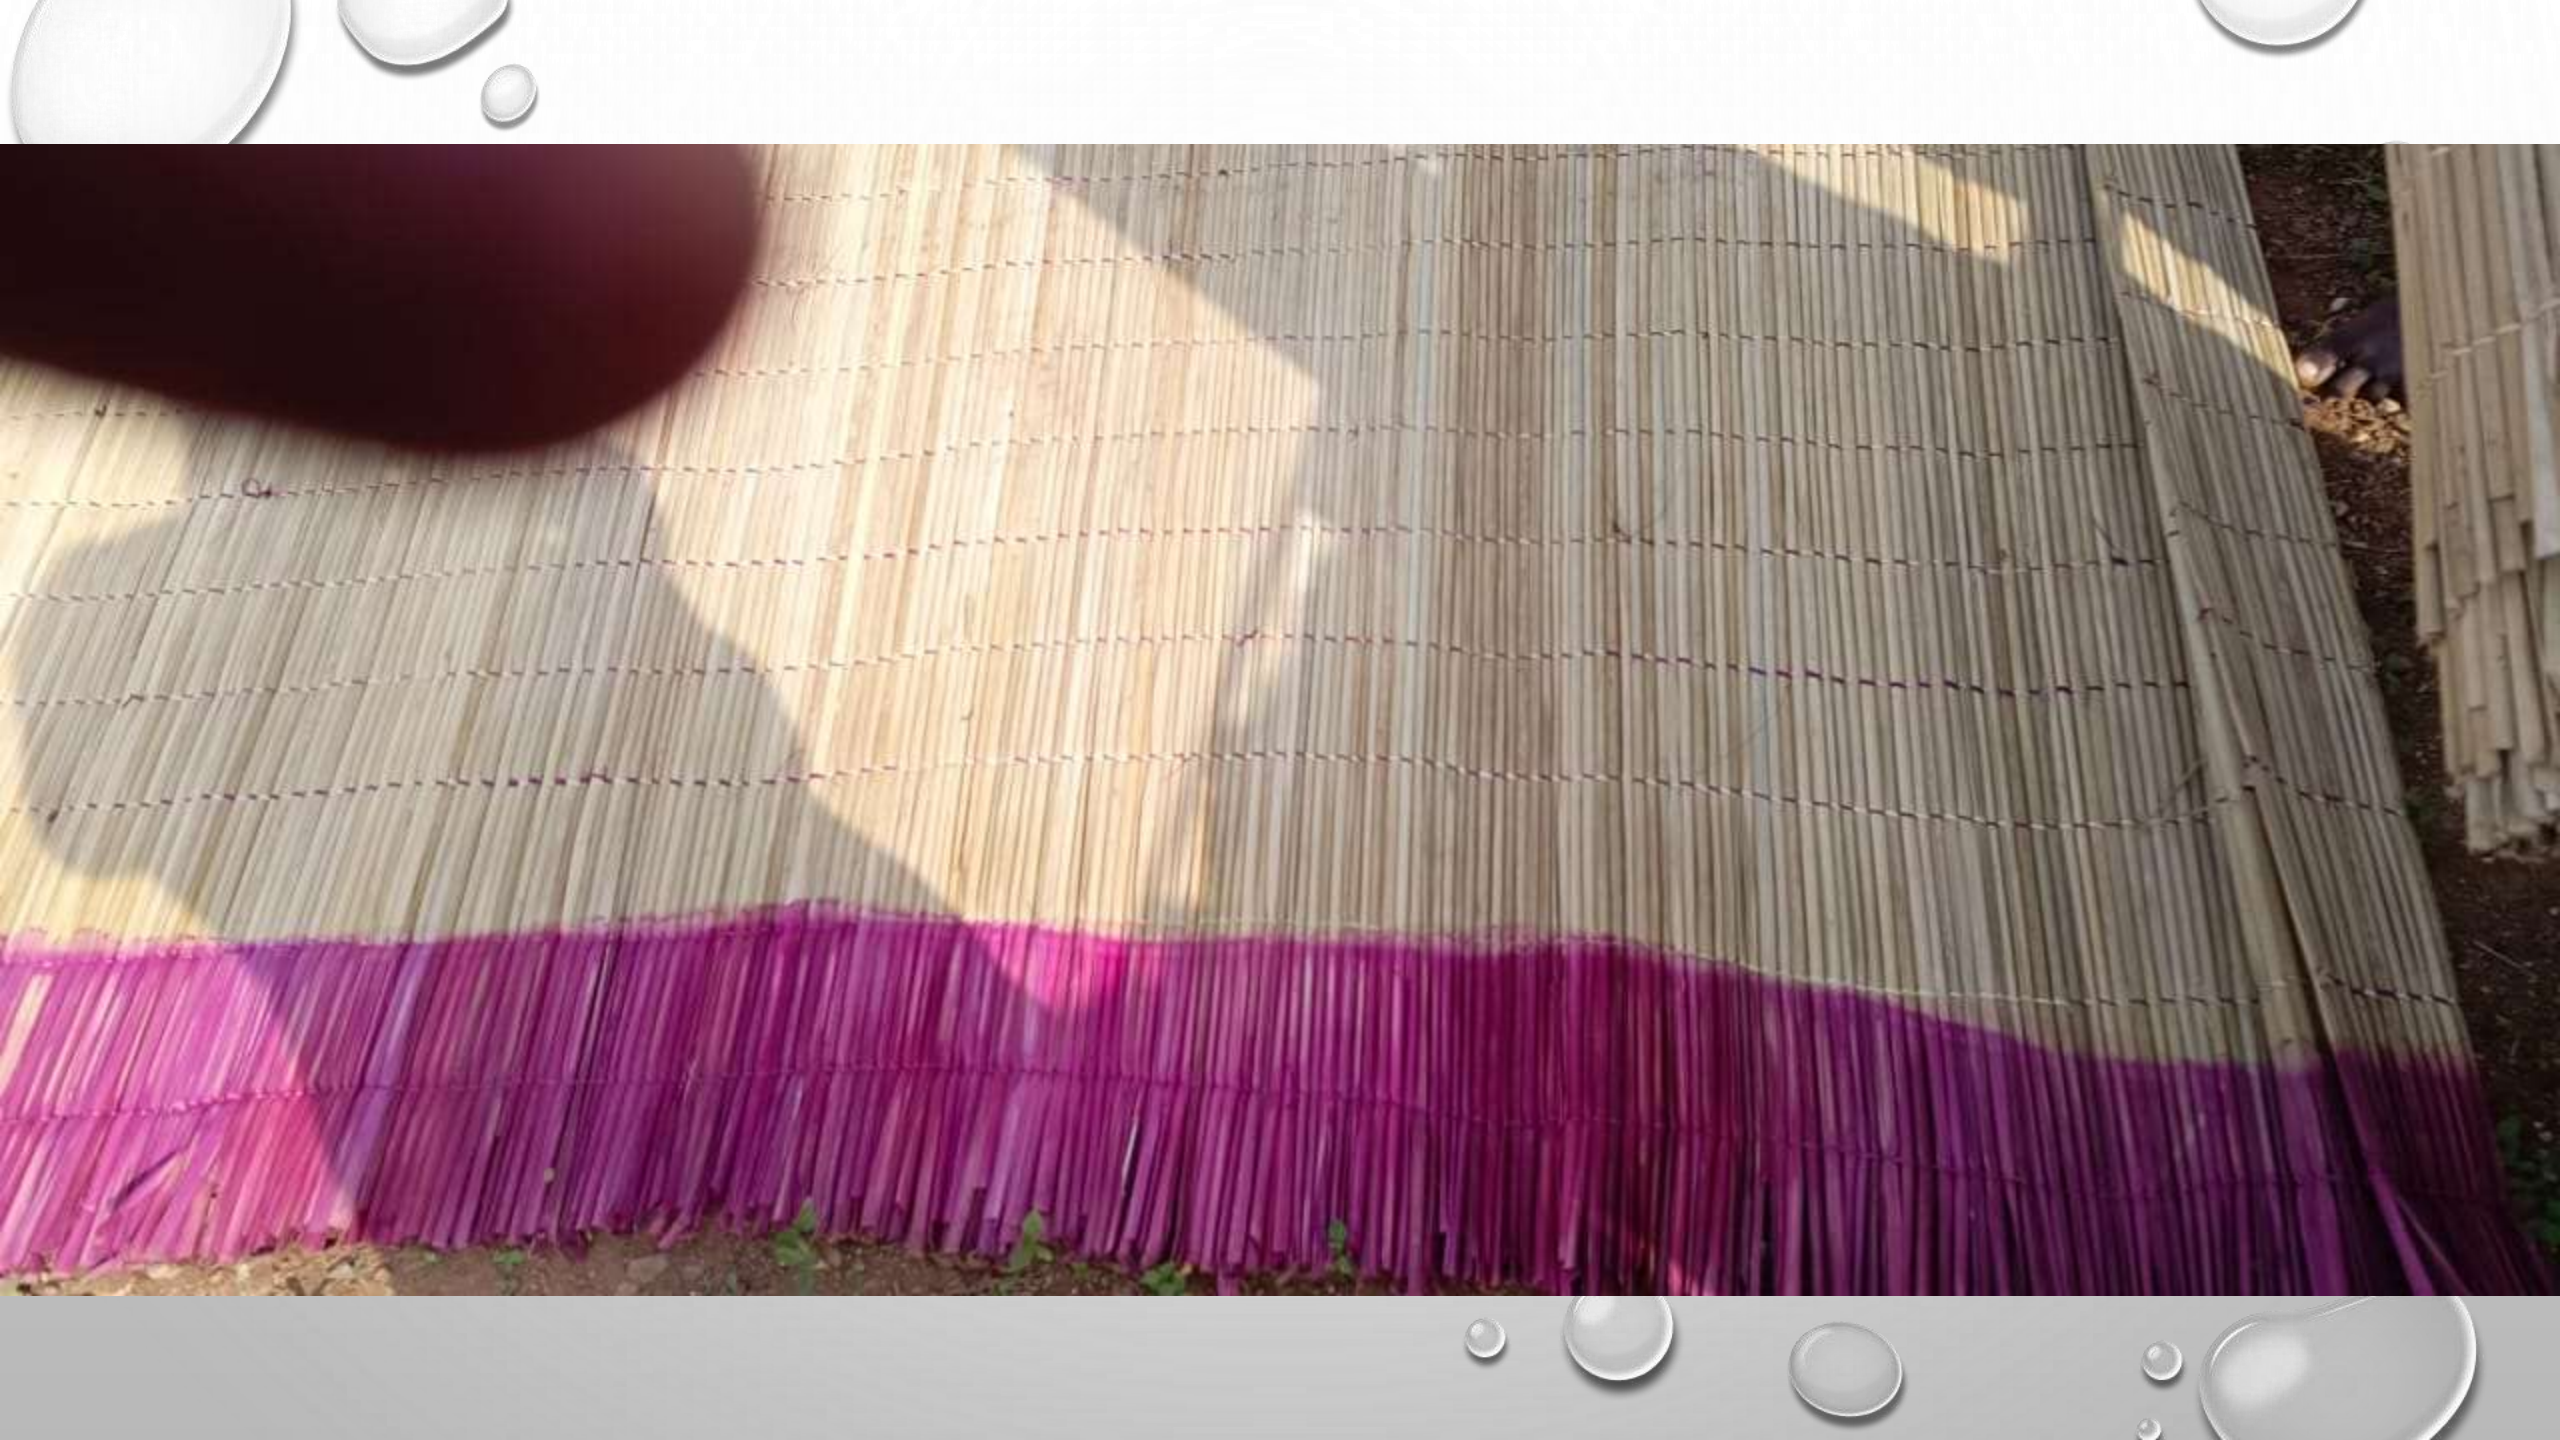

The background of the slide is a light gray gradient with several realistic water droplets of various sizes scattered across it. The droplets have highlights and shadows, giving them a three-dimensional appearance. The main text is centered in a bold, blue, sans-serif font.

**REPARATION DE LA GRANDE  
TERRASSE  
DEVANT L'ORPHELINAT**

The background of the image is a light, neutral gray with a subtle gradient. It is decorated with numerous water droplets of various sizes and shapes, scattered across the frame. The droplets are rendered with soft shadows and highlights, giving them a three-dimensional appearance. The text is centered in the middle of the image.

**MISE EN PLACE D'UN JOLI  
PLAFOND SOUS LA GRANDE  
TERRASSE**

The background of the image is a light gray gradient with several realistic water droplets of various sizes scattered across it. The droplets have highlights and shadows, giving them a three-dimensional appearance. The text is centered in the middle of the image.

**REPARATION DE LA TOITURE  
D'UNE PIECE (CELIER)**

The background of the image is a light, neutral gray with a subtle gradient. It is decorated with numerous water droplets of various sizes and shapes, scattered across the frame. The droplets have a realistic, glossy appearance with highlights and shadows, giving them a three-dimensional look. The text is centered in the middle of the image.