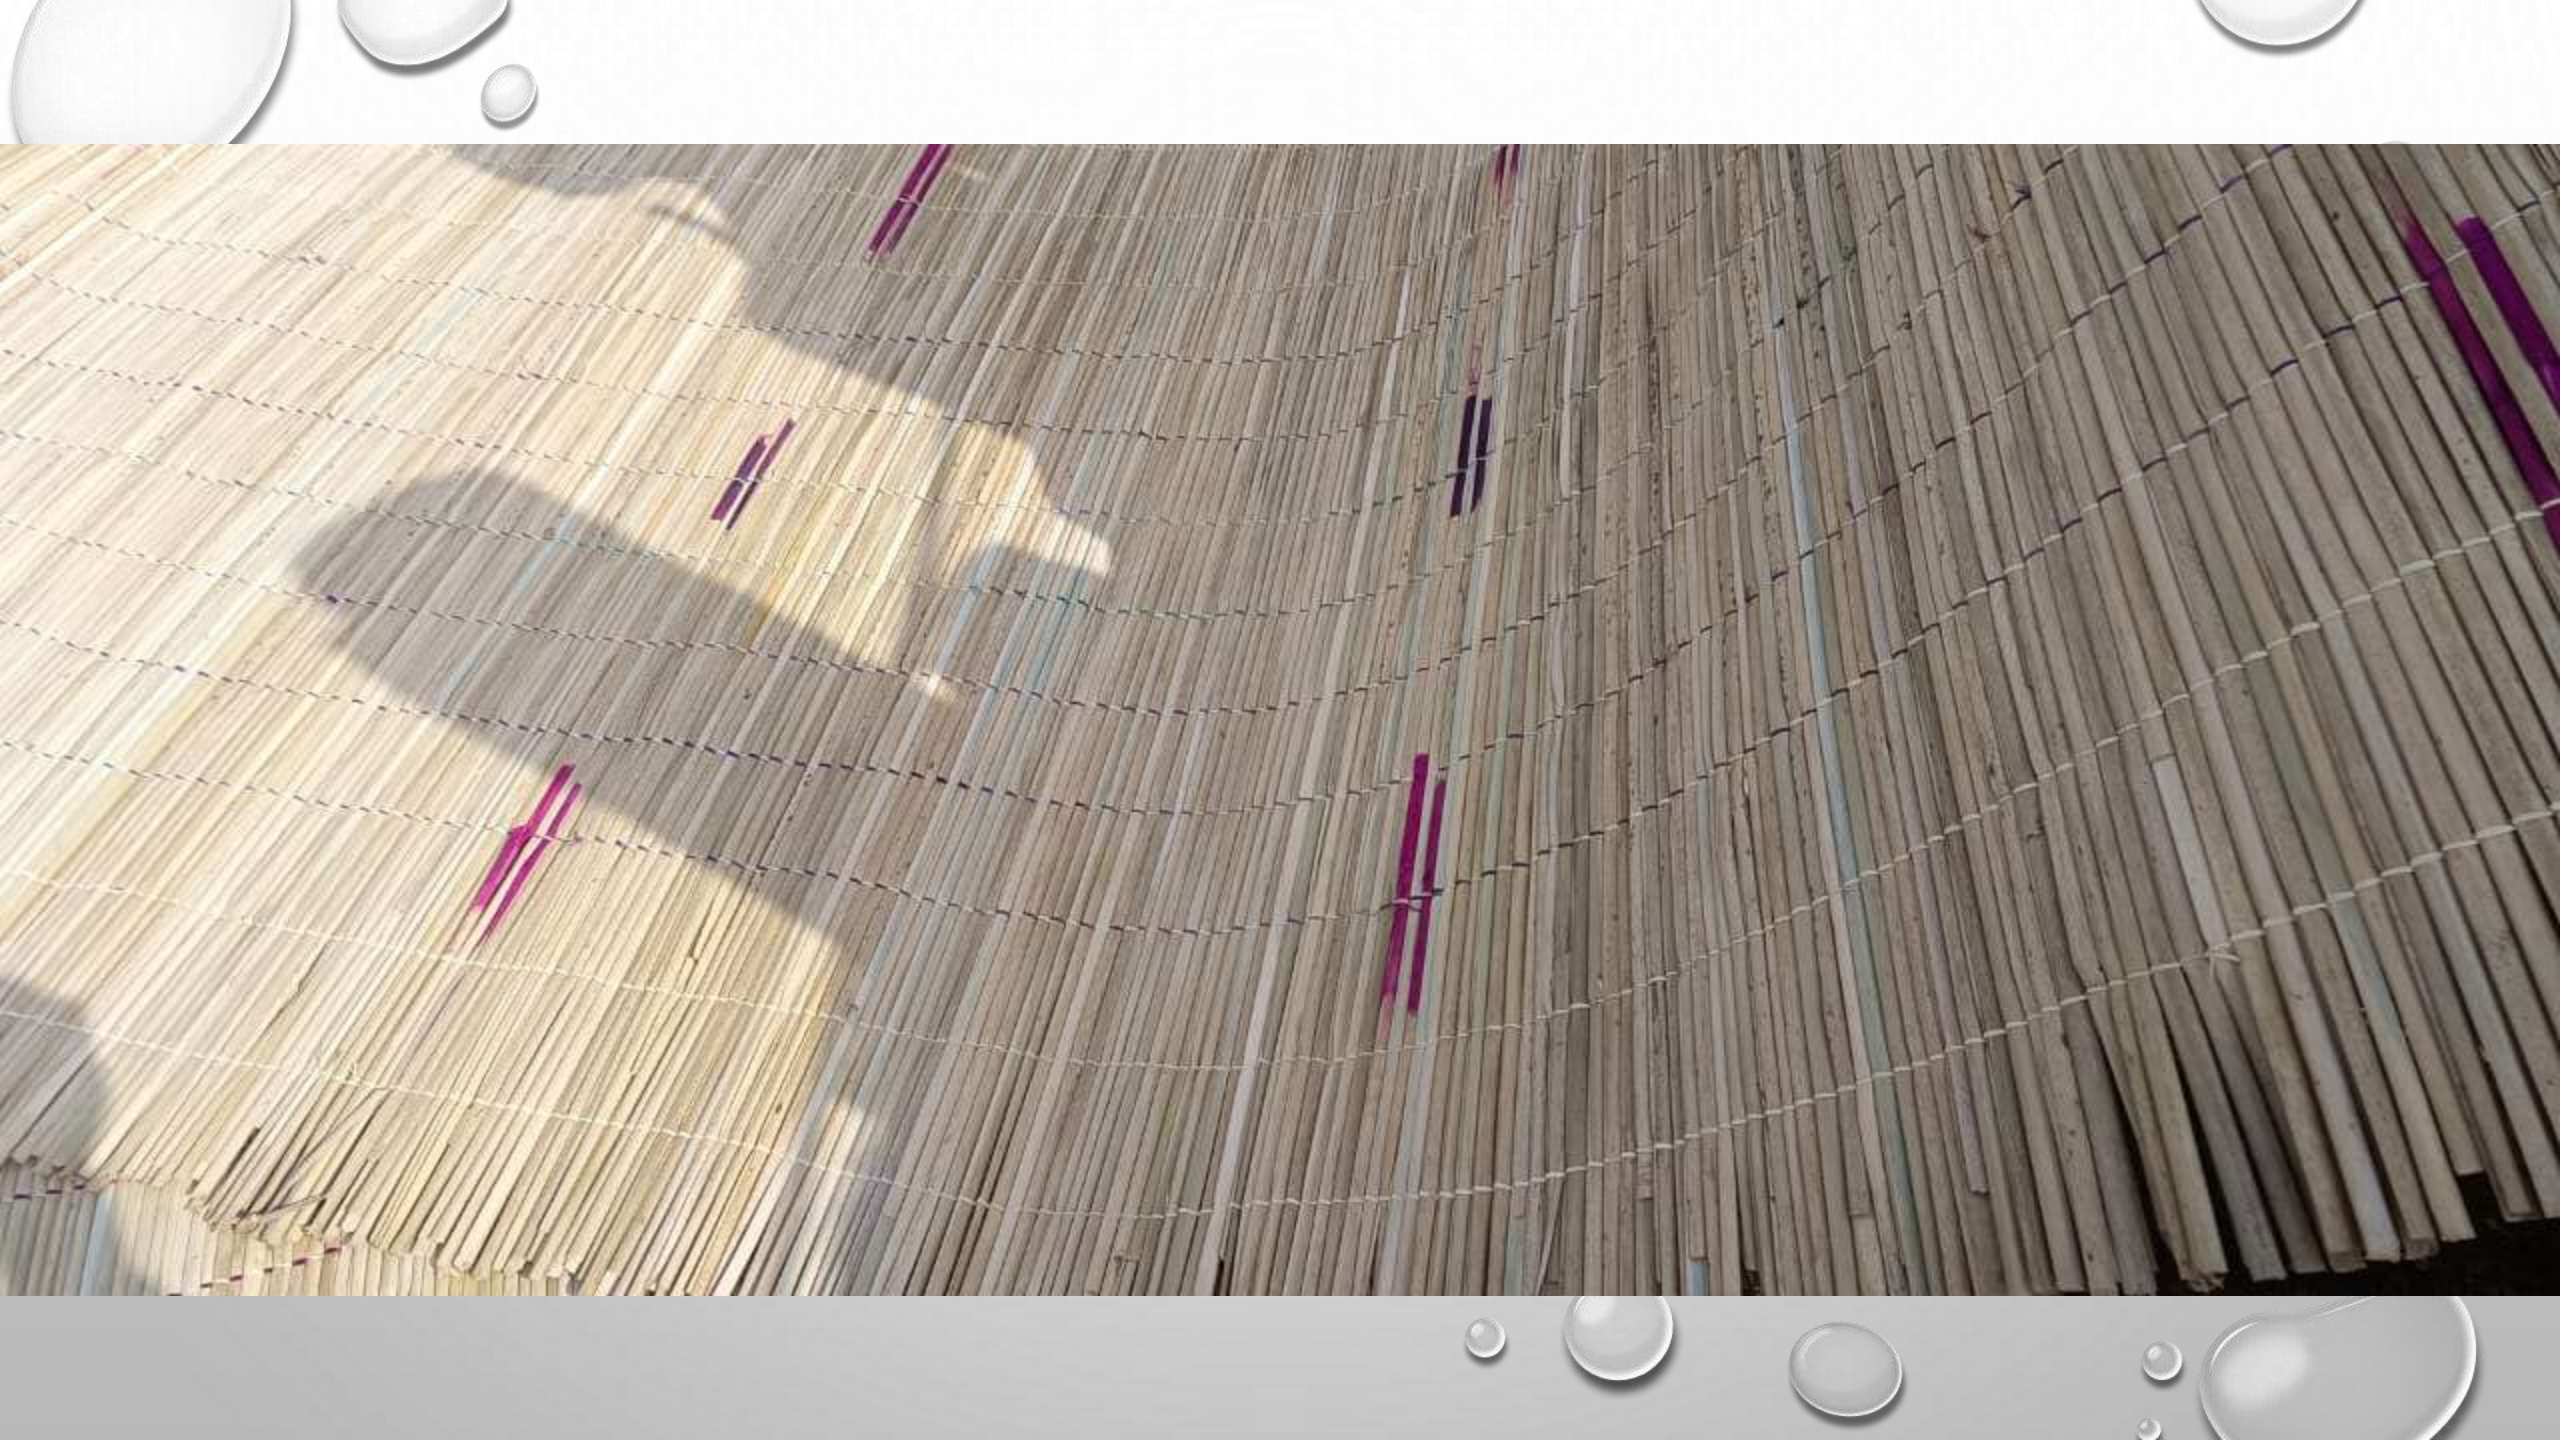

**MISE EN PLACE D'UN JOLI  
PLAFOND SOUS LA GRANDE  
TERRASSE**

The background of the image is a light gray gradient with several realistic water droplets of various sizes scattered across it. The droplets have highlights and shadows, giving them a three-dimensional appearance. The text is centered in the middle of the image.

# **POSE DU CARRELAGE DANS LES TOILETTES ET LES DOUCHES**

The background of the entire page is a light gray gradient with several realistic water droplets of various sizes scattered across it. The droplets have highlights and shadows, giving them a three-dimensional appearance.